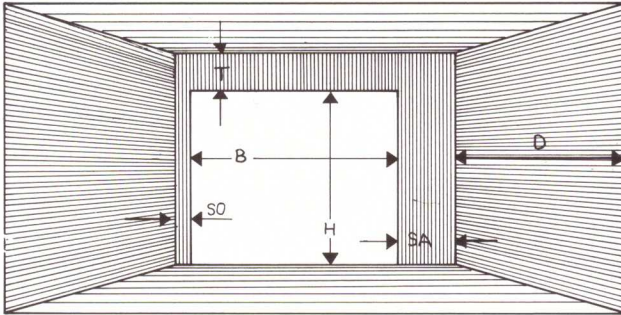

Renk : Dış ..... İç .....

Değişik ölçüler için sipariş kabul edilir. *

MONTAJ:

* Talep halinde her yere montaj için ekip gönderilir

STANDART İMALAT (STANDARD PRODUCTION)

SEÇİLEN TİP:.....	PARÇALI KAYAR	KALKAR
Chosen type	sectional	retractable
B = ...m m	2580 mm	2630 mm
H = ...m m	2180 mm	2210 mm
T = ...m m	min 350 mm	min 150 mm
SO = ...m m	min 100 mm	min 100 mm
SA = ...m m	min 100 mm	min 100 mm
$D_{min} = H + 1000$ mm	(Motor koyabilmek için garaj derinliği)	

Beyaz, Siyah, Füme, Maun Ceviz,

The special orders can be given for different dimensions. MOUNTING

* If desired a team can be sent everywhere for mounting

mekon® paneel a.ş.

Adres

Telefon

Faks

MERKEZ (Head Office) : Fabrika Caddesi No: 40

Gölbasi - ANKARA / TÜRKİYE

(0312) 484 62 74 (Pbx)

(0312) 484 17 32

İRTİBAT (Liaison Office) : Ortaklar Caddesi Bahçeler Sokak 8/2

Mecidiyeköy - İSTANBUL / TÜRKİYE

(0212) 274 92 85

(0212) 274 92 86

İRTİBAT (Liaison Office) : Cumhuriyet Bulvarı No : 183/2

Alsancak - İZMİR / TÜRKİYE

(0232) 422 25 64

(0232) 463 33 20