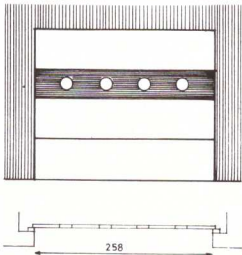

UZAKTAN KUMANDALI VEYA MANUEL

POLIÜRETAN SANDVIÇ PANO GARAJ KAPILARI

REMOTE CONTROLLED OR MANUAL

POLYURETHANE SANDWICH PANEL
GARAGE DOORS

PATENTLİDİR

PATENTED